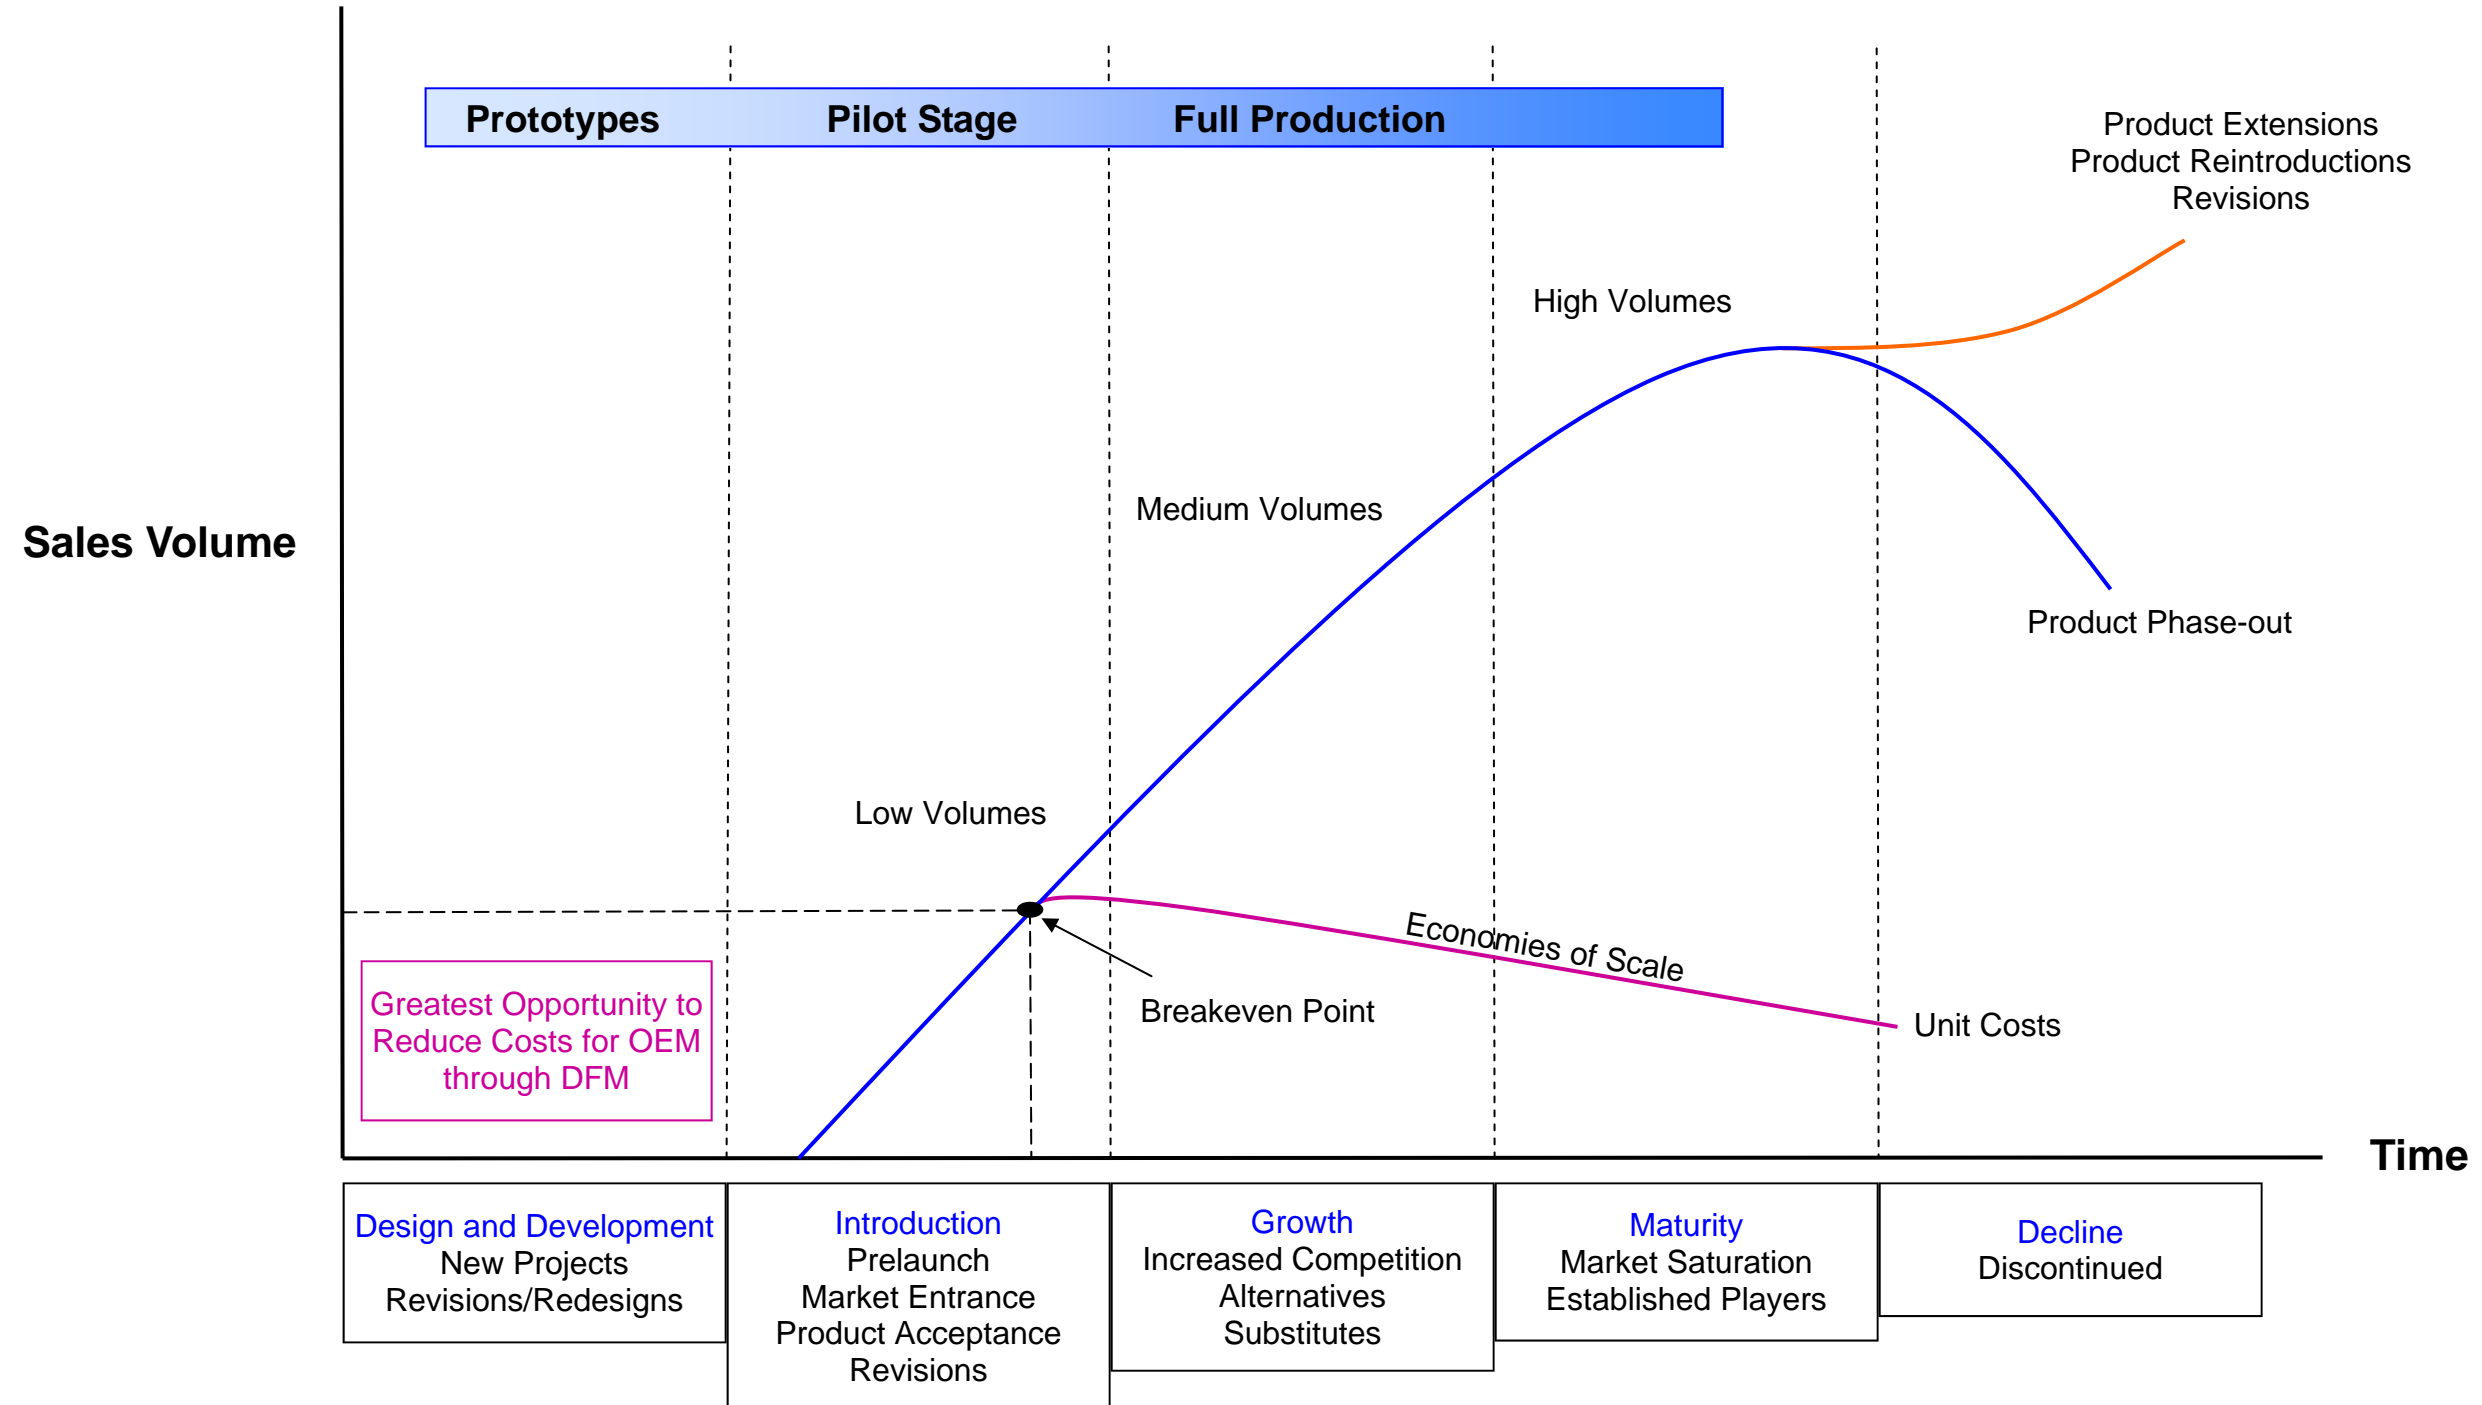

Product Lifecycle Management (PLM)

ETI is dedicated in providing VIP Attention and Cost Management throughout your Product Lifecycle Stages